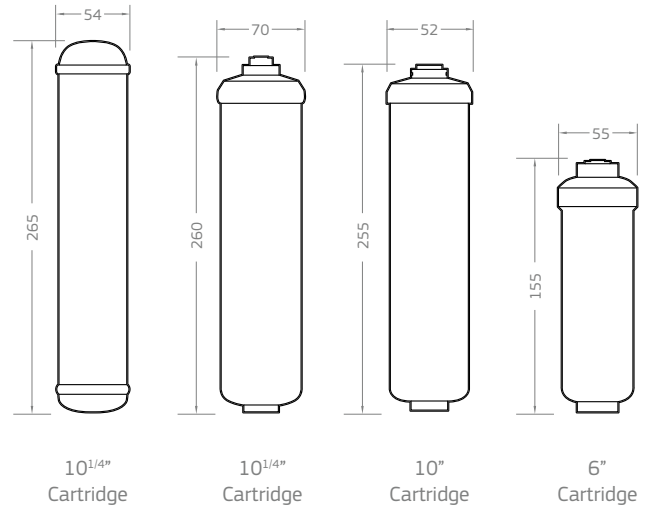

IL Series

Inline Fridge Filter Cartridges

CARTRIDGES - SPECIALTY